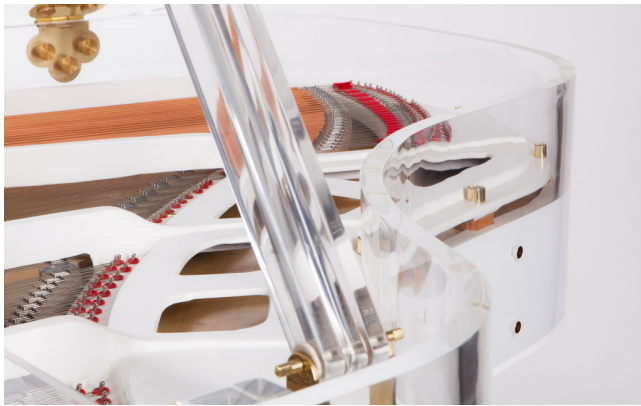

DIMENSIONS:

Request our free floor template.

WHAT'S INCLUDED:

- Hand crafted in our Cambridgeshire, UK workshop.
- Complete with integrated, LED mood lights.
- Choice of frame colour.
- Choice of chrome, or brass effect hardware.
- Supplied with a solo, matching, adjustable stool.
- Fitted with the Edelweiss Virtuoso Self-Play system with dedicated play device and 1.000 track library.
- Access to **MyEdelweiss**, an exclusive music and customer service app.
- Covered by our 5 year warranty and certificate of authentication.

LEAD TIME & DELIVERY:

3-6 months estimated delivery.

International white-glove delivery available P.O.A.

THE EDELWEISS PROMISE

When you purchase an Edelweiss Piano you enter a whole new world of musical art and entertainment. The unique blend of modern technology, exceptional piano craftsmanship, entertainment and design includes you in an ever growing family of piano lovers that purchase from our brand time and time again.

Edelweiss Pianos are reinventing the piano, for pianists, for art lovers, for collectors, for entertainers, and for everyone who enjoys music.

E: sales@edelweisspianos.com

T: +44 (0)1223 881691