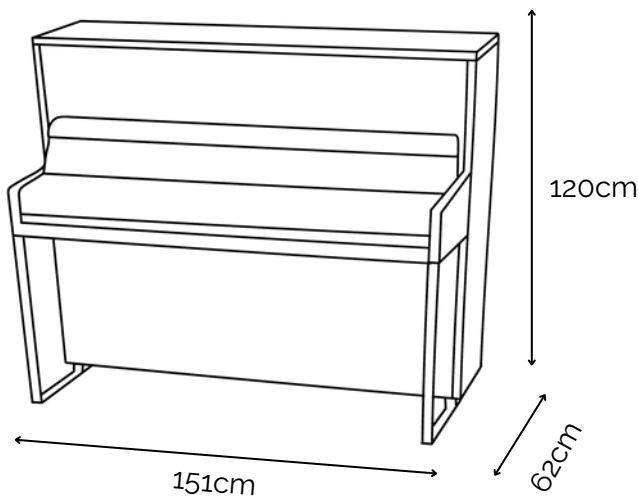

Available from £30,795 (inc. vat @ 20%)

View more online

EDELWEISS PIANO SPECIFICATION

DIMENSIONS:

Request our free floor template.

WHAT'S INCLUDED:

- Hand crafted in our Cambridgeshire, UK workshop.
- Choice of chrome, brass, antique brass or copper effect hardware.
- Supplied with a solo, matching, adjustable stool.
- Fitted with the Edelweiss Virtuoso Self-Play system with dedicated play device and 1.000 track library.
- Access to **MyEdelweiss**, an exclusive music and customer service app.
- Covered by our 5 year warranty and certificate of authentication.