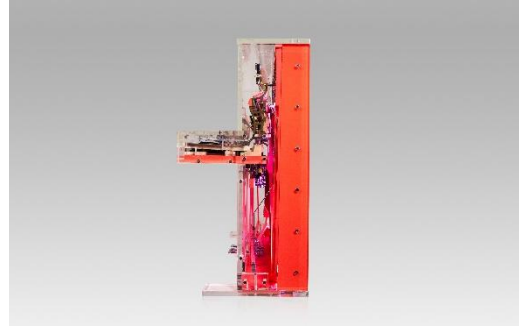

Transparent Klavier

**** ONLY 1 AVAILABLE ****

DIMENSIONS

WILL IT FIT?

Request our floor templates to visualise the space your piano will need.

DELIVERY

Edelweiss provide specialist piano transportation and installation for every piano delivered worldwide. This 'white glove' service is priced depending on location.

WHAT'S INCLUDED

- Hand-built in our Cambridge UK factory
- German Strunz Soundboard
- German Abel hammers
- Bass strings hand wound in the UK
- Virtuoso iPad self-play system
- Matching solo adjustable piano stool