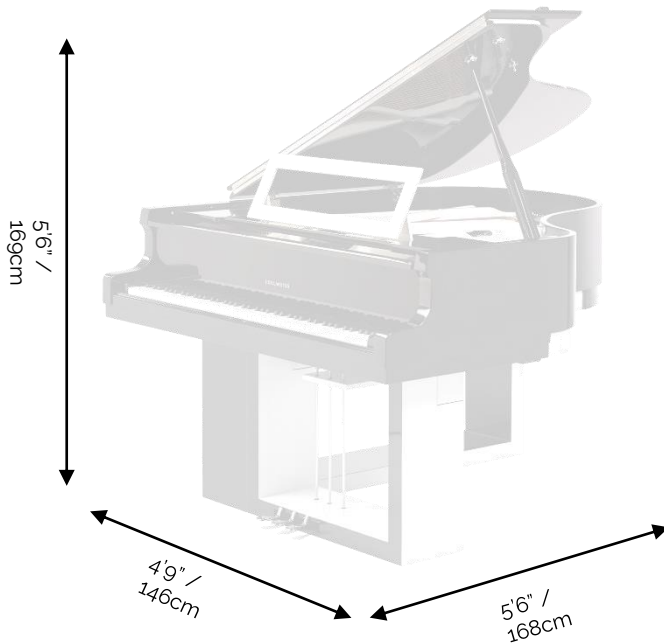

The MODA Classic

**** ONLY 1 AVAILABLE ****

DIMENSIONS

WILL IT FIT?

Request our floor templates to visualise the space your piano will need. Contact us for more information on variations to suit.

DELIVERY

Edelweiss provide specialist piano transportation and installation for every piano delivered worldwide. This 'white glove' service is priced depending on location.