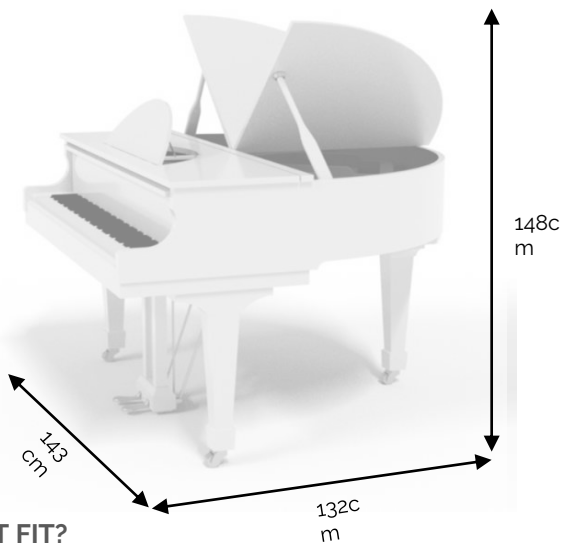

## DIMENSIONS

### WILL IT FIT?

The Sygnet is the worlds smallest grand piano designed for compact spaces such as penthouses, apartments, yachts and music rooms. The iconic butterfly lid design is unique to Edelweiss Pianos. Request our floor templates to visualise the space your piano will need.