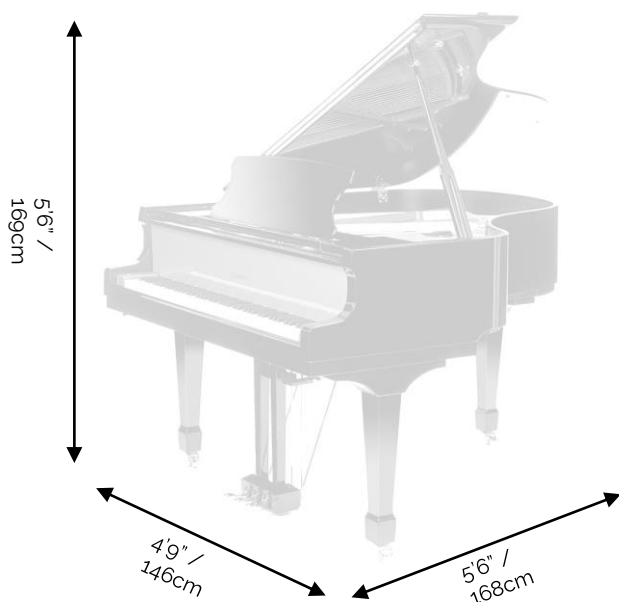

The Classic Flugel G66 Black & Red

DIMENSIONS

WILL IT FIT?

Request our floor templates to visualise the space your piano will need.

DELIVERY

Edelweiss provide specialist piano transportation and installation for every piano delivered worldwide. This 'white glove' service is priced depending on location.