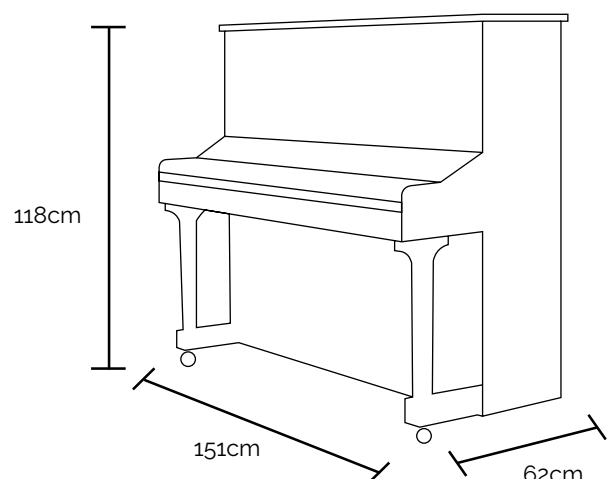

## OTHER MODELS & SIZES

THE KLAVIER U52

W:155cm H:132cm L:66cm

## DIMENSIONS

Width: 151cm, Height: 118cm, Length: 62cm