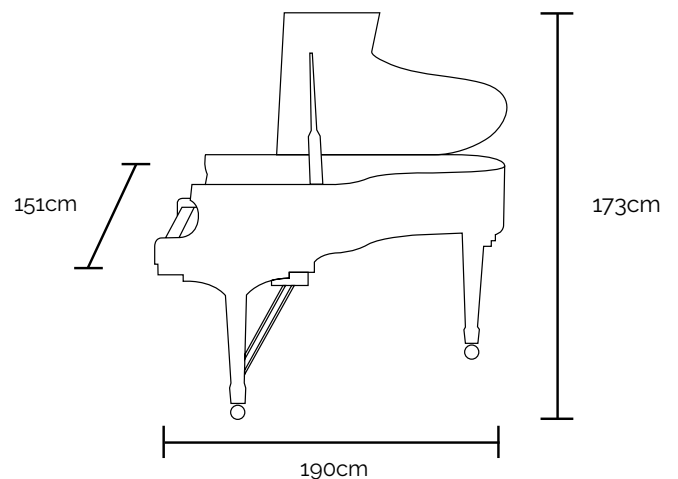

THE FLÜGEL G66

W:146cm H:146cm L:168cm

LEAD TIME: 8 – 12 WEEKS

See reverse for full details

price on application

DIMENSIONS

Width: 151cm, Height: 173cm, Length: 190cm

DETAILED SPEC

SHIPPING DIMENSIONS

Length: 240cm

Width: 95cm

Height: 217cm

Crated Weight: 585kg

Sizes are for quotation / guidance only – please contact Edelweiss for calculation of an accurate delivery cost if required

YOUR PIANO CARE REQUIREMENTS