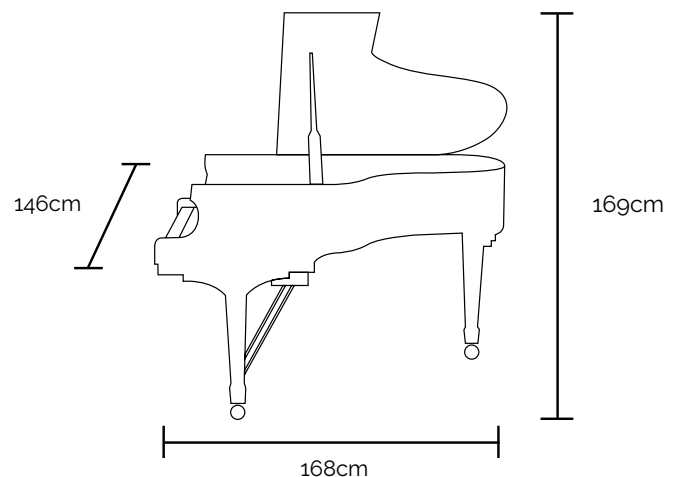

W:146cm H:169cm L:157cm

THE FLÜGEL G75

W:151cm H:173cm L:190cm

LEAD TIME: 8 – 12 WEEKS

See reverse for full details

price on application

DIMENSIONS

Width: 146cm, Height: 169cm, Length: 168cm

SHIPPING DIMENSIONS

Length: 201cm

Width: 84cm

Height: 181cm

Crated Weight: 500kg

Sizes are for quotation / guidance only – please contact Edelweiss for calculation of an accurate delivery cost if required

YOUR PIANO CARE REQUIREMENTS