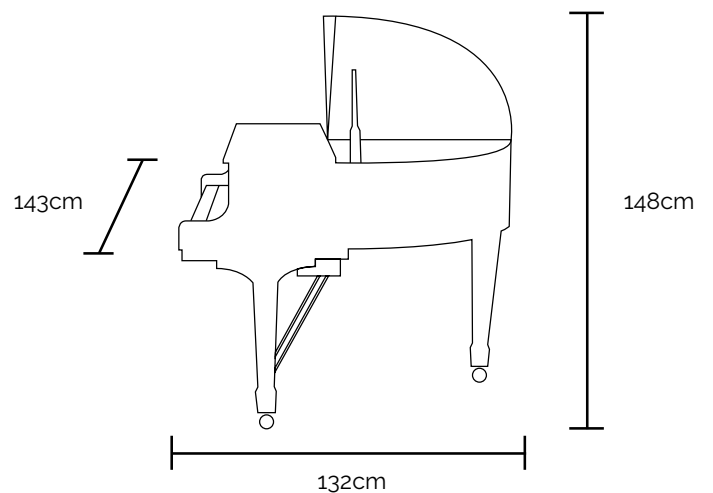

THE SYGNET G52

Officially the smallest acoustic grand piano in the world. With traditional styling and beautiful butterfly wings, this self-playing piano will fit when nothing else will.

OTHER PIANOS

THE FLÜGEL G62 THE FLÜGEL G66 THE FLÜGEL G75
THE KLAVIER U46 THE KLAVIER U52

LEAD TIME: 8 – 12 WEEKS

See reverse for full details

price on application

DIMENSIONS

Width: 138cm, Height: 148cm, Length: 127cm

DETAILED SPEC

From a full bill of materials, export details and an outline of this pianos care requirements – everything you need to know is here on one page

SHIPPING DIMENSIONS

Length: 180cm Width:

90cm

Height: 180cm

Crated Weight: 435kg

Sizes are for quotation / guidance only – please contact Edelweiss for calculation of an accurate delivery cost if required

YOUR PIANO CARE REQUIREMENTS